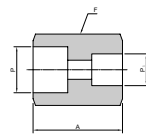

Pipe Fittings • PBJ/PCW/PRCW/PCP/PPG

Coupling S.W Type

PCW

Connects Both Welded Systems

Part No.	Pipe Size		Dimensions		
	Nom Size	P-SW	A	E	F
PCW-08	1/2	22.2	29.5	14.0	∅ 32
PCW-12	3/4	27.7	35.5	19.0	∅ 38
PCW-16	1	34.5	38.7	25.0	∅ 46

Reducing Coupling S.W Type

PRCW

Connects Both Welded Systems

Part No.	Pipe Size			Dimensions		
	Nom Size	P-SW	P1-SW	A	E	F
PRCW-12-08	3/4 x 1/2	27.7	22.2	32.5	14.0	∅ 38
PRCW-16-08	1 x 1/2	34.5	22.2	35.7	14.0	∅ 46
PRCW-16-12	1 x 3/4	34.5	27.7	38.7	19.0	∅ 46

Special Coupling

PSC

Connects Male Pipe to Welded Systems

Part No.	Pipe Size			Dimensions		
	Nom Size	P-PT,NPT	P1-SW	A	E	F
PSC-08-08W	1/2	1/2	22.2	40	14.0	∅ 38
PSC-12-12W	3/4	3/4	27.7	43	19.0	∅ 46
PSC-16-16W	1	1	34.5	50	25.0	∅ 46

Part No.	Pipe Size	Dimensions	
	PT,NPT	A	F
PPG-02	1/8	19	7/16
PPG-04	1/4	24	9/16
PPG-06	3/8	25	11/16
PPG-08	1/2	31	7/8
PPG-12	3/4	31	1-1/16
PPG-16	1	38	1-3/8

Note : Dimensions are reference only, subject to change without prior notice.