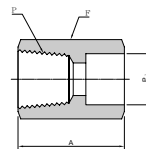

Pipe Fittings • PBJ/PCW/PRCW/PCP/PPG

Coupling S.W Type

PCW

Connects Both Welded Systems

Part No.	Pipe Size		Dimensions		
	Nom Size	P-SW	A	E	F
PCW-08	1/2	22.2	29.5	14.0	∅ 32
PCW-12	3/4	27.7	35.5	19.0	∅ 38
PCW-16	1	34.5	38.7	25.0	∅ 46

Reducing Coupling S.W Type

PRCW

Connects Both Welded Systems

Part No.	Pipe Size			Dimensions		
	Nom Size	P-SW	P1-SW	A	E	F
PRCW-12-08	3/4 x 1/2	27.7	22.2	32.5	14.0	∅ 38
PRCW-16-08	1 x 1/2	34.5	22.2	35.7	14.0	∅ 46
PRCW-16-12	1 x 3/4	34.5	27.7	38.7	19.0	∅ 46

Special Coupling

PSC

Connects Male Pipe to Welded Systems

Part No.	Pipe Size			Dimensions		
	Nom Size	P-PT,NPT	P1-SW	A	E	F
PSC-08-08W	1/2	1/2	22.2	40	14.0	∅ 38
PSC-12-12W	3/4	3/4	27.7	43	19.0	∅ 46
PSC-16-16W	1	1	34.5	50	25.0	∅ 46