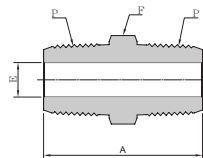

Close Nipple PCN

Connects Female Pipe To Female Pipe

Part No.	Pipe Size	Dimensions	
	PT,NPT	A	E
PCN-02	1/8	19.1	4.8
PCN-04	1/4	28.4	7.0
PCN-06	3/8	28.4	10.0
PCN-08	1/2	38.1	12.0
PCN-12	3/4	38.1	16.0
PCN-16	1	47.8	22.0

Hex Nipple PHN

Connects Female Pipe To Female Pipe

Part No.	Pipe Size	Dimensions		
	PT,NPT	A	E	F
PHN-02	1/8	25	4.8	7/16
PHN-04	1/4	35	7.0	9/16
PHN-06	3/8	36	10.0	11/16
PHN-08	1/2	47	12.0	7/8
PHN-12	3/4	47	16.0	1-1/16
PHN-16	1	59	22.0	1-3/8

Hex Long Nipple PHLN

Connects Female Pipe To Female Pipe

Part No.	Pipe Size	Dimensions		
	PT,NPT	A	E	F
PHLN-02-1.5	1/8	40	4.8	7/16
PHLN-02-2.0		50		
PHLN-02-2.5		65		
PHLN-02-3.0		75		
PHLN-02-4.0		100		
PHLN-04-1.5	1/4	40	7.0	9/16
PHLN-04-2.0		50		
PHLN-04-2.5		65		
PHLN-04-3.0		75		
PHLN-04-4.0		100		
PHLN-04-6.0	150			
PHLN-06-2.0	3/8	50	10.0	11/16
PHLN-06-3.0		75		
PHLN-06-4.0		100		
PHLN-08-2.0	1/2	50	12.0	7/8
PHLN-08-3.0		75		
PHLN-08-4.0		100		
PHLN-08-6.0		150		
PHLN-12-3.0	3/4	75	16.0	1-1/16
PHLN-12-4.0		100		
PHLN-16-3.0	1	75	22.0	1-3/8
PHLN-16-4.0		100		